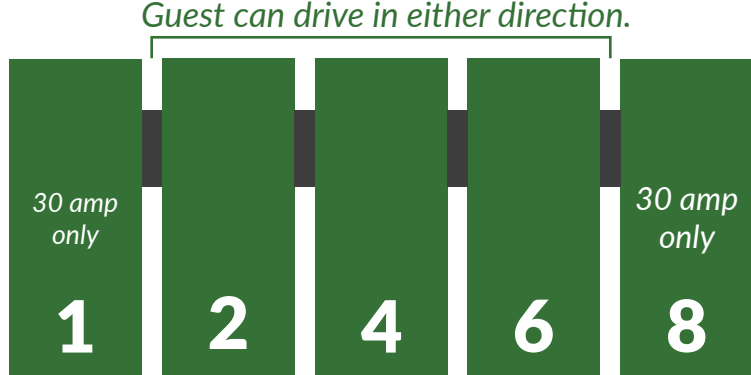

Salmon River

Riverfront Spaces (Maximum Length: 44ft)

(Maximum Length: 28ft)

Center Lawn Pull-Throughs

Guest can drive in either direction.

Park Entrance

Overflow Parking

**Swiftwater
RV Park**