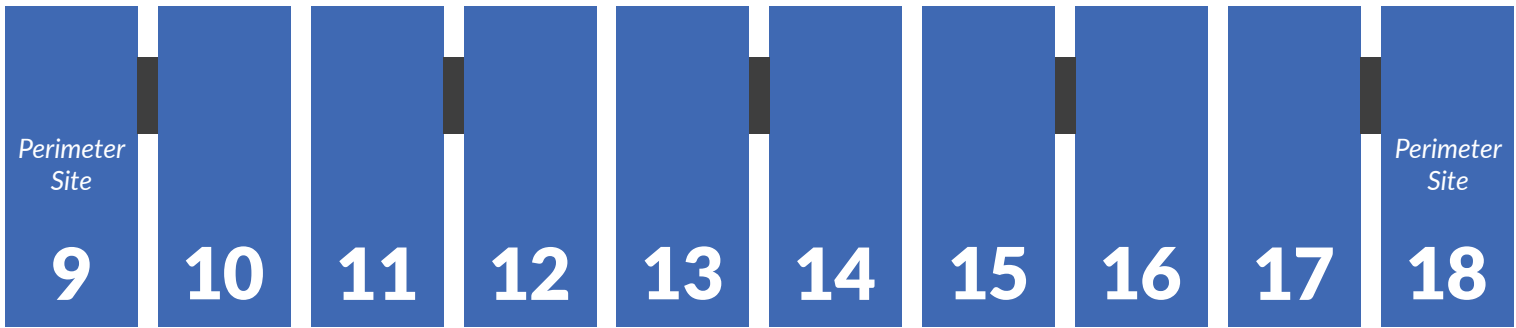

Salmon River

Riverfront Spaces (Maximum Length: 44ft)

(Maximum Length: 28ft)

Center Lawn Pull-Throughs

Guest can drive in either direction.

Park Entrance

Overflow Parking

**Swiftwater
RV Park**