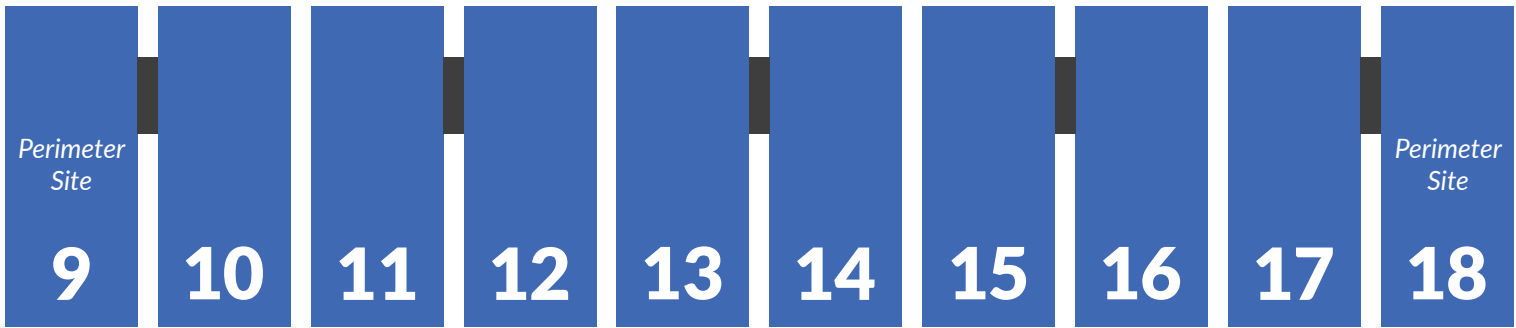

# Salmon River

## Riverfront Spaces

(Maximum Length: 44ft)

(Maximum Length: 28ft)