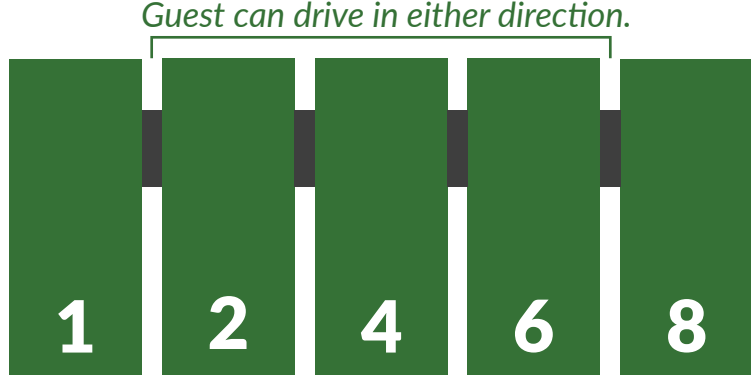

## Riverfront Spaces

(Maximum Length: 44ft)

(Maximum Length: 28ft)