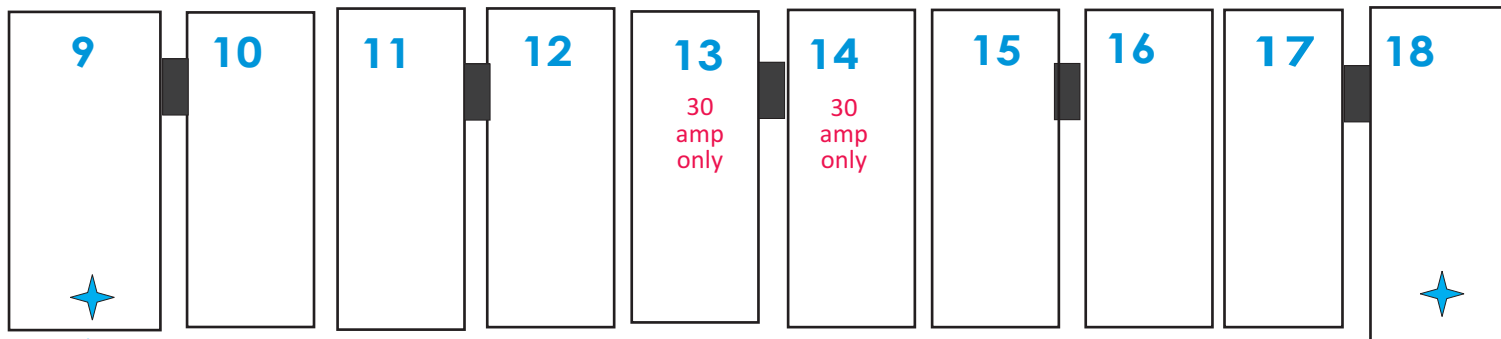

Perimeter site

Perimeter site

RIVERFRONT SPACES

(Maximum length: 44 ft)

Lawn and Shade Trees

Lawn & Shade Trees

GAZEBO-SIDE