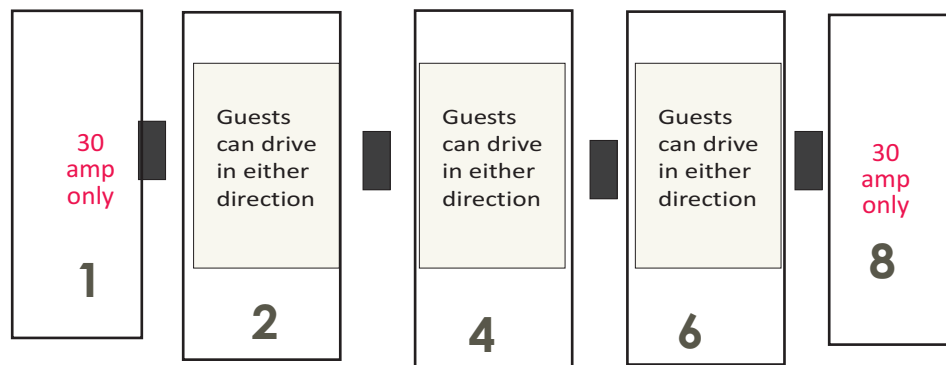

## RIVERFRONT SPACES

(Maximum length: 44 ft)

Lawn and Shade Trees

Lawn & Shade Trees

GAZEBO-SIDE

(Maximum length: 28ft)

## CENTER LAWN PULL-THROUGHS

Garbage Cans

Driveway into Park

Drive way to overflow parking

These represent electric panels & water hookups

**Swiftwater RV Park - 208.839.2700**

3154 Salmon River Court / P.O. Box 275 - White Bird, ID 83554